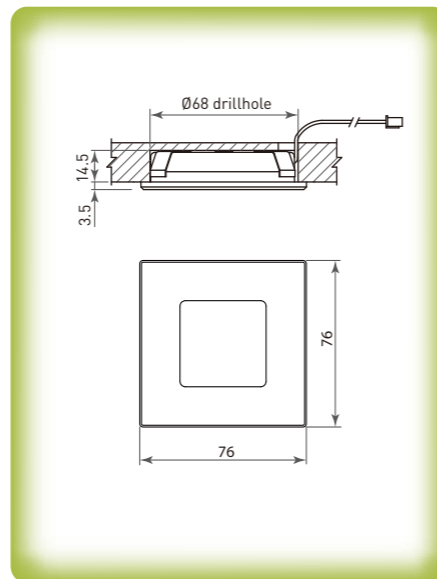

PLD260 + T260SK

Uni-X2SQ LED Down Light (5W) | **PLD260**

- Application: ambient illumination for living room and hall way. Suitable for installation in ceiling
- Solid aluminium housing in various finishes
- With reflector & diffuser
- Compatible power supply: 700mA constant current XP LED power system

Uni-X2SQ LED Down Light (5W) | **PLD260**

Illustration	Article Code	Model	Description
		With reflector & diffuser	
	09.260.422	PLD260ABN-CW	brushed stainless, cool white
	09.260.412	PLD260ABN-WW	brushed stainless, warm white
		Flat surface mount housing, aluminium, screw fixing	
	2.22941	T260SK-ABN	brushed stainless